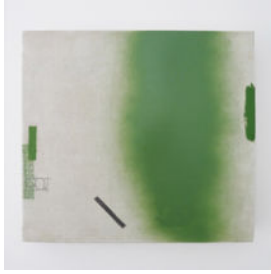

Michelle Conway

Lake 1, 2015
Oil on canvas stretched over board
51 cm x 76 cm

sid motion gallery

Francesca Longhini
BLACK ANIMAL, 2015
Wax and graphite on molded cement
40 cm x 16 cm x 12 cm

Francesca Longhini
RECTANGLES IN THE MIDDLE, 2015
Graphite, wax and oil, with incision on paper on board
40 cm x 50 cm

Francesca Longhini
ECLIPSE, 2015
Graphite, wax and oil, with incision on paper on board
40 cm x 50 cm

sid motion gallery

Francesca Longhini

SHOWING SUBSTANCE (XII), 2016

Wax, graphite, oil and spray paint on canvas
29 cm x 26 cm