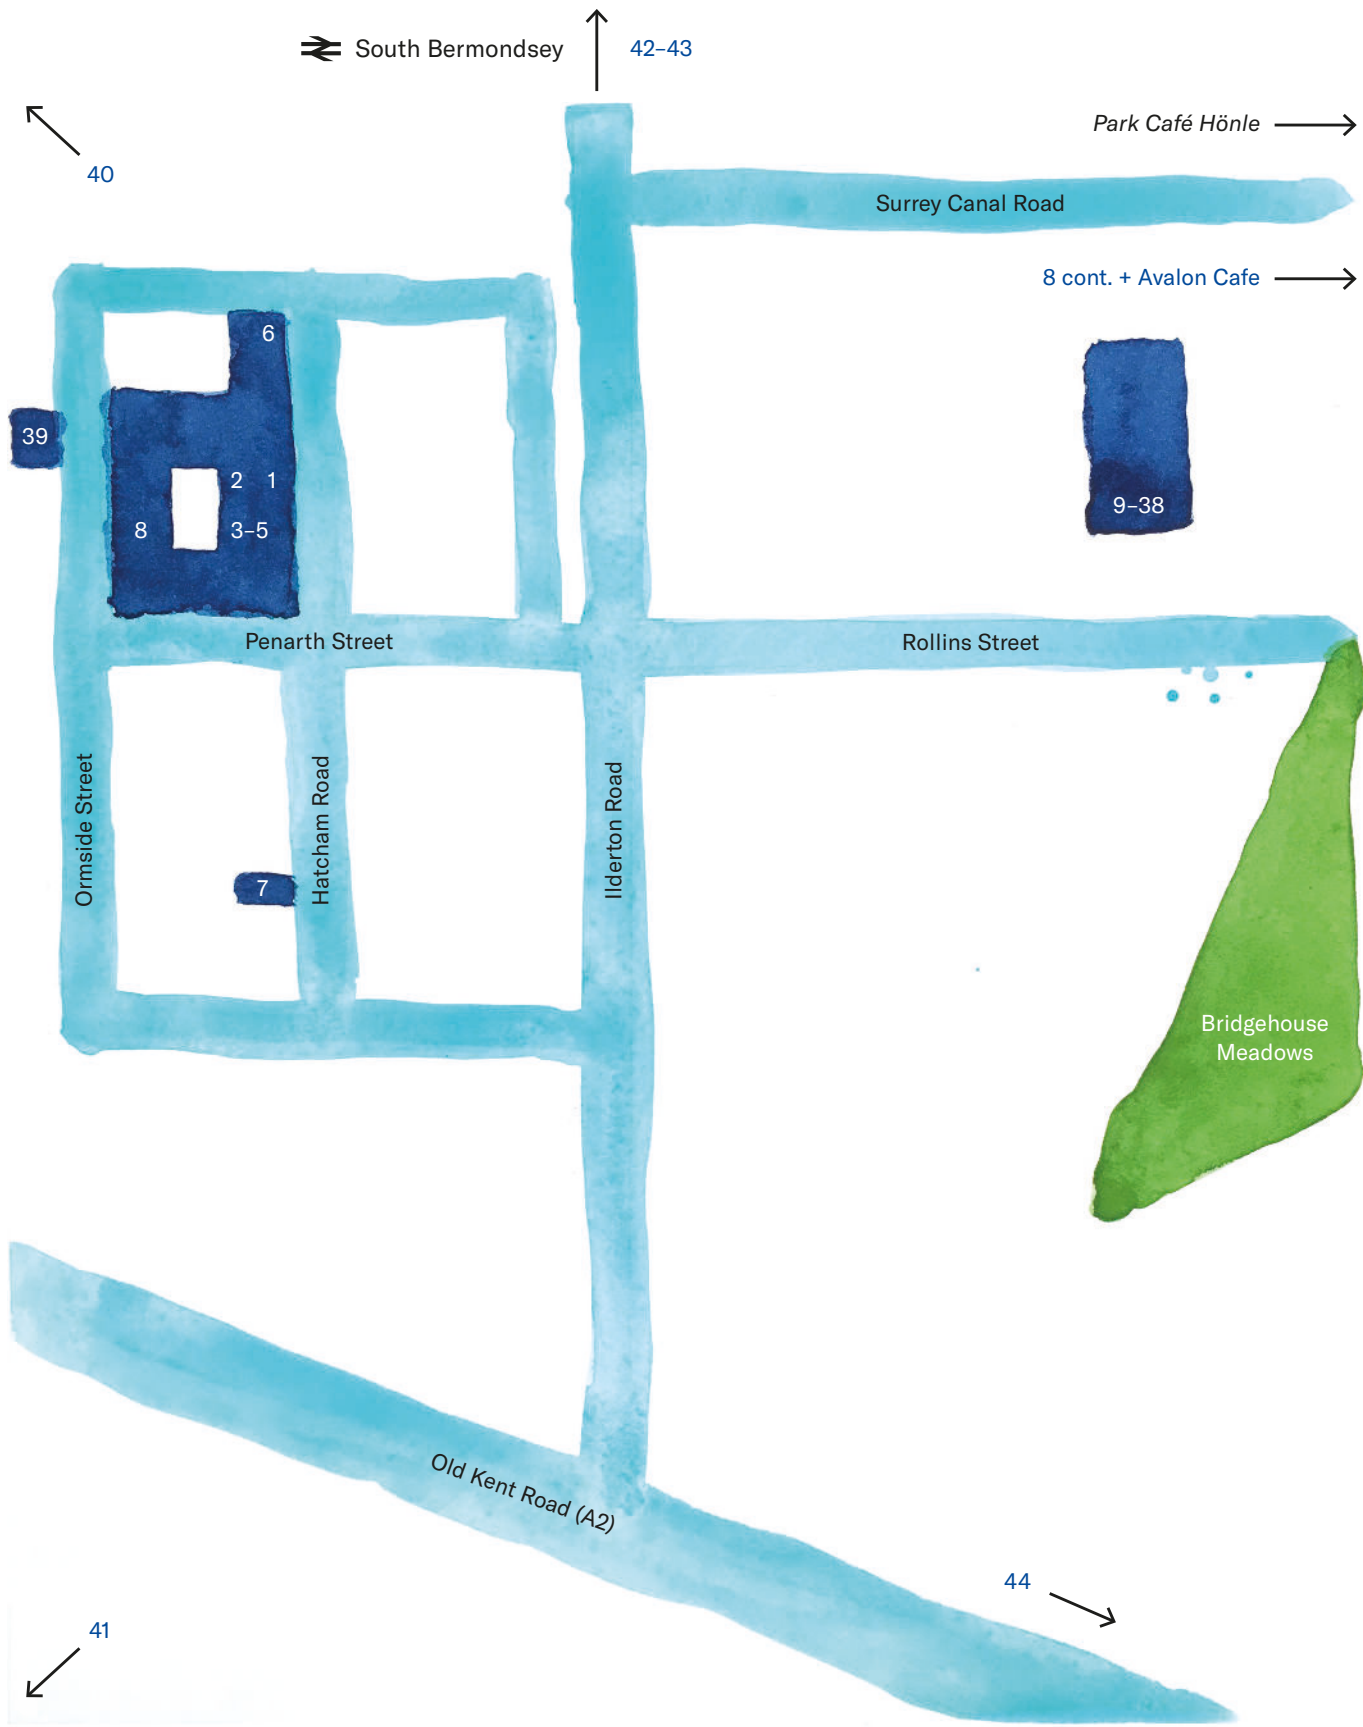

41. *The Show Is Over*
Curated by Gabi Ngcobo in dialogue with Oscar Murillo.
South London Gallery, 65–67 Peckham Road, SE5 8UH
Until 4th Sep

42. *Before: Socialized, Circularized, Linearized, Artificialized, Corrupt Time*
A multimedia installation by Appau Jnr Boakye-Yiadom.
Dilston Gallery, Southwark Park Galleries, South-west corner of Southwark Park, SE16 2DD
11am–5pm

Penarth Centre
SE15 1TR

Please note that there is no step free access to the first floor of the building. For assistance please ring the unit number on the intercom on Penarth Street.

1. *Sid Motion Gallery*
Unit 24a, Hatcham Road
Within Reach: A group exhibition by Ibrahim Azab, Charlie Billingham, James Capper, Tommy Camerno, Spiller+Cameron, Sophie Goodchild, Rose Electra Harris, Joshua Raz, Tamsin Relly & Benjamin Edwin Slinger.
Private view, Friday 26th 6–8pm.
All welcome

2. *Charlie Billingham*
Unit 8, Penarth St
Find Charlie in Unit 24

3. *Jack Carvosso*
Unit 22 (1st floor), Penarth St
Enter through the glass doors on Penarth Street. Open studio, as well as a frame sale.

5. *Folium*
Unit 22 (1st floor), Penarth St
Friday 6–9pm: Book launch of 'Folium iterations #002, THE PROTOTYPE' by Callum Beaney & Eugenie Shinkle.

6. *Henry Glover*
Unit 27, Penarth St

Map key on reverse.